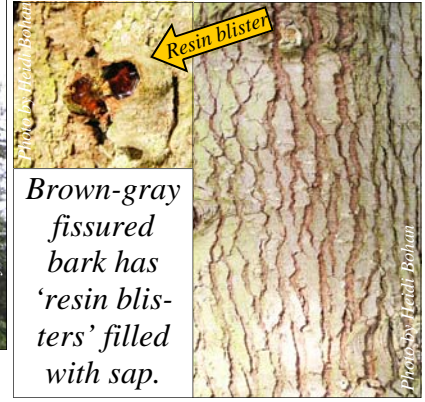

A symmetrical, evergreen tree that can reach 150' tall.

Needles vary in length from 5/8"- 1" long, and lay flat along the stems.

Erect cones occur at the top of mature trees.

Brown-gray fissured bark has 'resin blisters' filled with sap.

Needles vary in length from 5/8"- 1" long, and lay flat along the stems.

Erect cones occur at the top of mature trees.

Brown-gray fissured bark has 'resin blisters' filled with sap.

PNW Native Plant
PPNC: 34