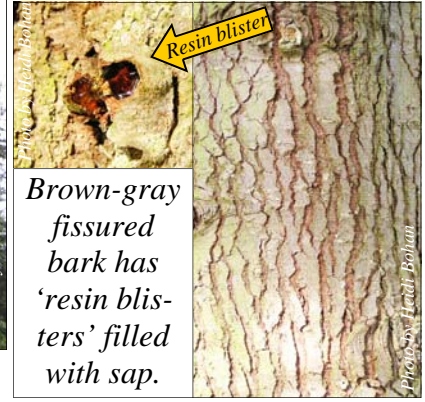

A symmetrical, evergreen tree that can reach 150' tall.

Needles vary in length from 5/8"- 1" long, and lay flat along the stems.

Erect cones occur at the top of mature trees.

Brown-gray fissured bark has 'resin blisters' filled with sap.

PNW Native Plant
PPNC: 34

Grand Fir

Abies grandis

© Starflower Foundation 2006

Tree
Shrub
Ground cover
Forb/ Grass
Forest
Prairie Meadow
Wetland Riparian

A symmetrical, evergreen tree that can reach 150' tall.

Needles vary in length from 5/8"- 1" long, and lay flat along the stems.

Erect cones occur at the top of mature trees.

Brown-gray fissured bark has 'resin blisters' filled with sap.

PNW Native Plant
PPNC: 34