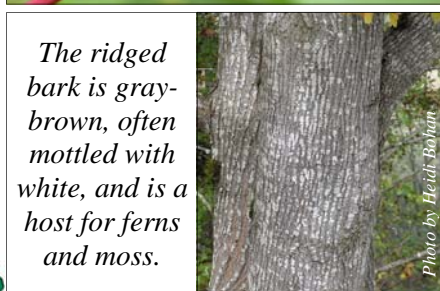

# Bigleaf Maple

*Acer macrophyllum*

Flowers in spring.

Branches are opposite.

The ridged bark is gray-brown, often mottled with white, and is a host for ferns and moss.

Photo by Heidi Bohann

© Starflower Foundation 2006