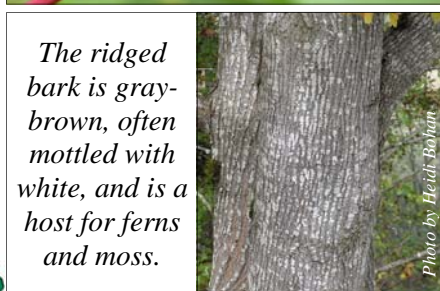

# Bigleaf Maple

*Acer macrophyllum*

Flowers in spring.

Branches are opposite.

The ridged bark is gray-brown, often mottled with white, and is a host for ferns and moss.

Photo by Heidi Bohann

© Starflower Foundation 2006

Tree  
Shrub  
Ground cover  
Forb/Grass  
Forest  
Prairie Meadow  
Wetland Riparian

Deciduous

The winged seeds form a V-shape and hang in clusters.

Large leaves, up to 12" wide and long, have five to seven lobes. Leaves turn yellow in the fall.