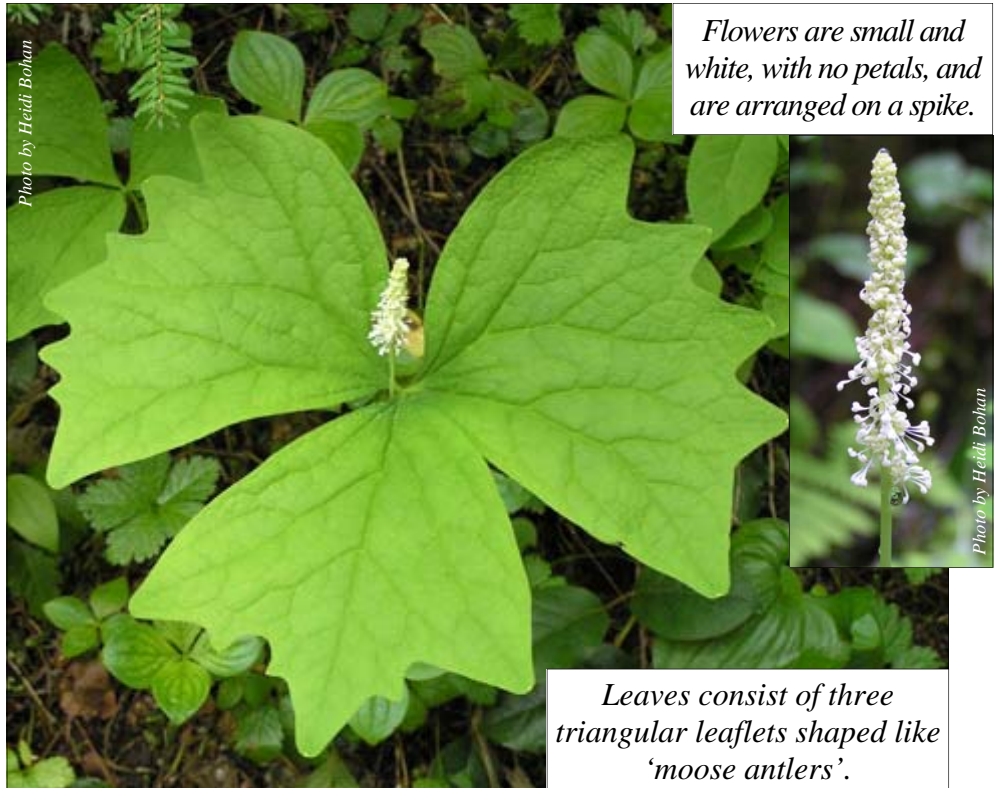

Deciduous

This herbaceous perennial grows 4"-12" tall and forms colonies.

Photo by Heidi Bohan

Photo by Heidi Bohan

Leaves skeletonize and persist through winter.

Photo by Heidi Bohan

Photo by Heidi Bohan

Flowers are small and white, with no petals, and are arranged on a spike.

Leaves consist of three triangular leaflets shaped like 'moose antlers'.

PNW Native Plant
PPNC: 312

Vanilla Leaf *Achlys triphylla*

© Starflower Foundation 2006

- Tree
- Shrub
- Ground cover
- Forbs/ Grass
- Forest
- Prairie Meadow
- Wetland Riparian