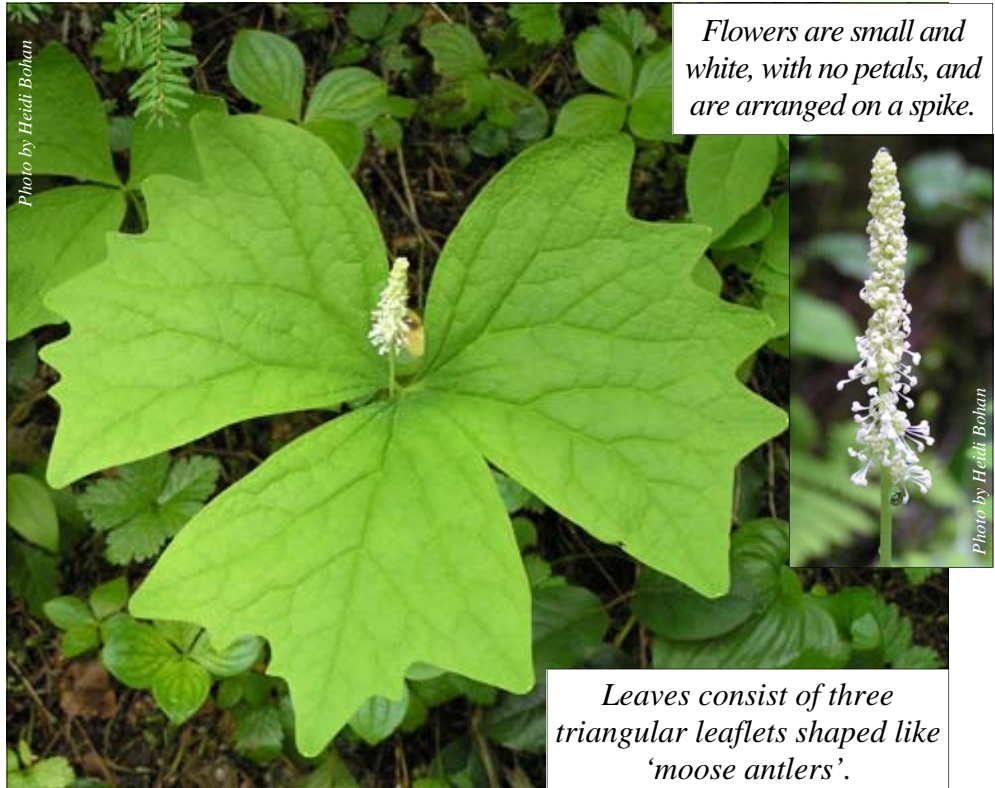

Deciduous

This herbaceous perennial grows 4"-12" tall and forms colonies.

Photo by Heidi Bohan

Photo by Heidi Bohan

Leaves skeletonize and persist through winter.

Photo by Heidi Bohan

Photo by Heidi Bohan

Flowers are small and white, with no petals, and are arranged on a spike.

Leaves consist of three triangular leaflets shaped like 'moose antlers'.

PNW Native Plant
PPNC: 312

Vanilla Leaf *Achlys triphylla*

© Starflower Foundation 2006

- Tree
- Shrub
- Ground cover
- Forbs/ Grass
- Forest
- Prairie Meadow
- Wetland Riparian