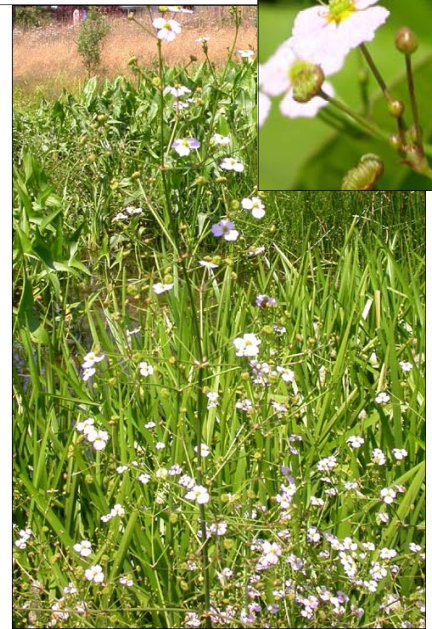

White to pink flowers bloom in summer.