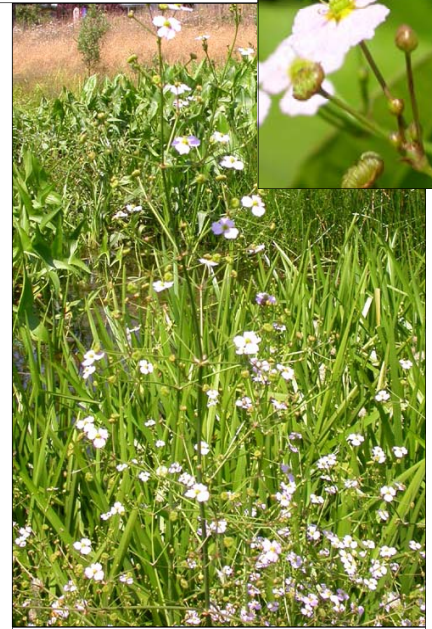

Deciduous

4"-12" leaves have parallel veins.

All leaves grow from the base and can be egg to lance-shaped.

This herbaceous perennial has long flower stalks that can be up to 4' tall.

Photo by Heidi Boham

PNW Native Plant
PPNC: 337

White to pink flowers bloom in summer.

Water-plantain

Alisma plantago-aquatica

© Starflower Foundation 2006

Tree

Shrub

Ground cover

Forbs/ Grass

Forest

Prairie Meadow

Wetland Riparian

Deciduous

4"-12" leaves have parallel veins.

All leaves grow from the base and can be egg to lance-shaped.

This herbaceous perennial has long flower stalks that can be up to 4' tall.