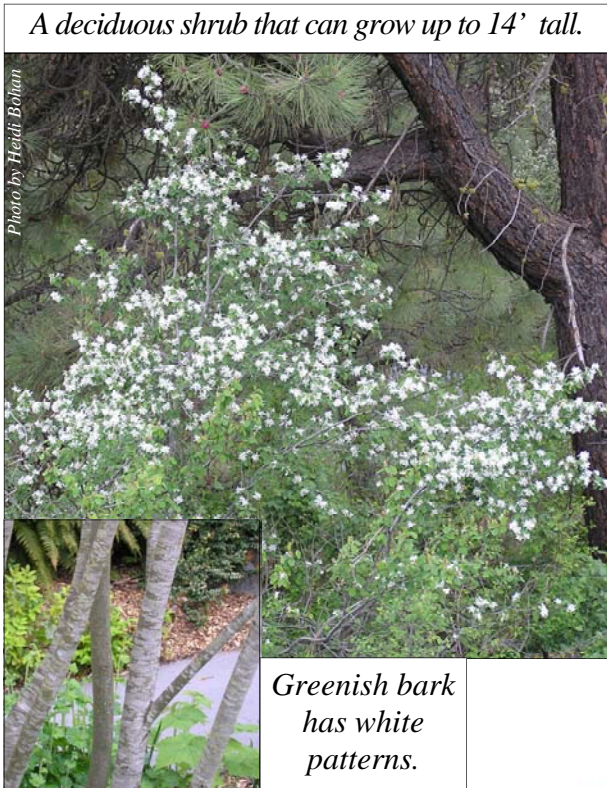

Leaves are finely toothed along the outer half.

Leaves turn shades of yellow to red in fall.

Photo by Heidi Bohan

A deciduous shrub that can grow up to 14' tall.

Greenish bark has white patterns.

Flower clusters are white, large and showy.

Sepals

Fruits are deep purple with obvious sepals.