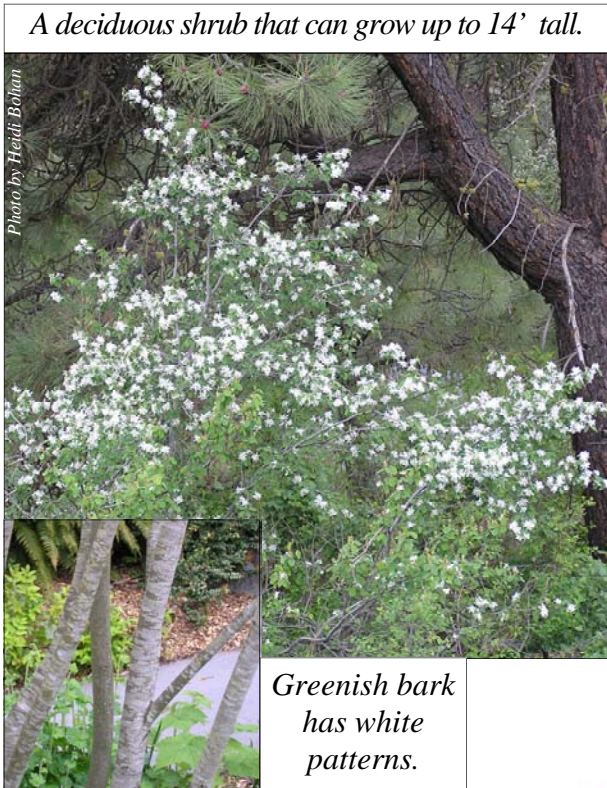

Leaves are finely toothed along the outer half.

Leaves turn shades of yellow to red in fall.

Photo by Heidi Bohan

A deciduous shrub that can grow up to 14' tall.

Greenish bark has white patterns.

Flower clusters are white, large and showy.

Sepals

Fruits are deep purple with obvious sepals.