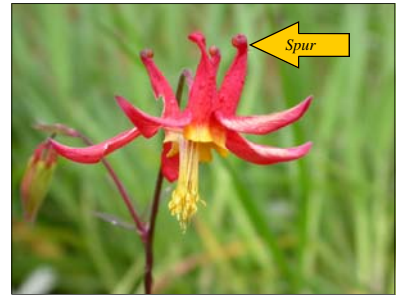

Deciduous

This herbaceous perennial grows 1'-2' tall.

Compound leaves are divided into three leaflets (black circles) which are further divided into 3 parts.

Red Columbine

Aquilegia formosa

PNW Native Plant
PPNC: 180

Long, reddish spurs on the red-yellow, drooping flowers are distinctive.

Chambered seedpods point upward.

© Starflower Foundation 2006

Tree

Shrub

Ground cover

Forbs/ Grass

Forest

Prairie Meadow

Wetland Riparian

Deciduous

This herbaceous perennial grows 1'-2' tall.

Compound leaves are divided into three leaflets (black circles) which are further divided into 3 parts.

Red Columbine

Aquilegia formosa

PNW Native Plant
PPNC: 180

Long, reddish spurs on the red-yellow, drooping flowers are distinctive.

Chambered seedpods point upward.

© Starflower Foundation 2006

Tree

Shrub

Ground cover

Forbs/ Grass