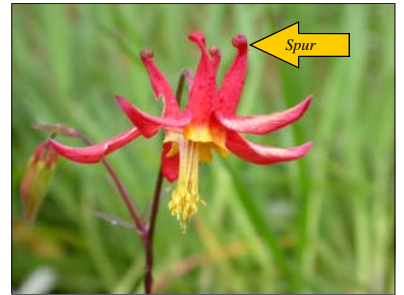

Deciduous

This herbaceous perennial grows 1'-2' tall.

Compound leaves are divided into three leaflets (black circles) which are further divided into 3 parts.

Red Columbine

Aquilegia formosa

PNW Native Plant
PPNC: 180

Long, reddish spurs on the red-yellow, drooping flowers are distinctive.

Chambered seedpods point upward.

© Starflower Foundation 2006

Tree

Shrub

Ground cover

Forbs/ Grass

Forest

Prairie Meadow

Wetland Riparian

Deciduous

This herbaceous perennial grows 1'-2' tall.

Compound leaves are divided into three leaflets (black circles) which are further divided into 3 parts.

Red Columbine

Aquilegia formosa