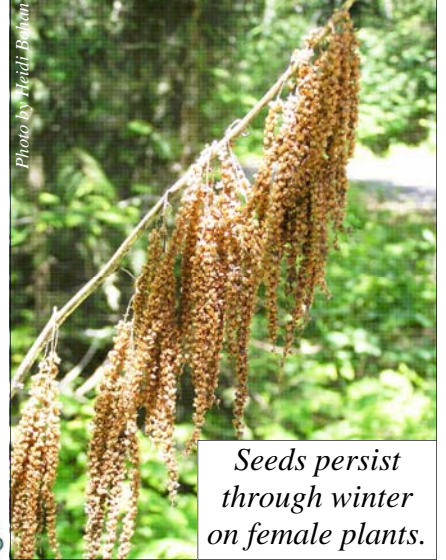

Male and female flowers grow on separate plants.

Leaves are sharply toothed and pointed.

Seeds persist through winter on female plants.

This herbaceous perennial can grow 3-6' tall.

PNW Native Plant
PPNC: 182

Goat'sbeard *Aruncus dioicus*

© Starflower Foundation 2006

Tree
Shrub
Ground cover
Forbs/ Grass
Forest
Prairie Meadow
Wetland Riparian

Male and female flowers grow on separate plants.

Leaves are sharply toothed and pointed.

Seeds persist through winter on female plants.

This herbaceous perennial can grow 3-6' tall.

PNW Native Plant
PPNC: 182

Goat'sbeard *Aruncus dioicus*

© Starflower Foundation 2006

Tree
Shrub
Ground cover
Forbs/ Grass
Forest
Prairie Meadow
Wetland Riparian