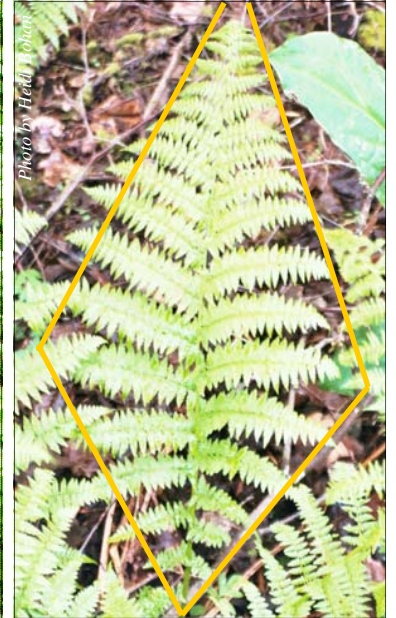

Deciduous

This deciduous fern grows from a clump and has leaf fronds that can reach 6' tall.

New frond 'fiddlehead' in spring.

Leaflets along the frond form the shape of a diamond.

PNW Native Plant  
PPNC: 422

# Lady Fern

*Athyrium filix-femina*

© Starflower Foundation 2006

Tree  
Shrub  
Ground cover  
Forbs/ Grass  
Forest  
Prairie Meadow  
Wetland Riparian

Deciduous

This deciduous fern grows from a clump and has leaf fronds that can reach 6' tall.

New frond 'fiddlehead' in spring.

Leaflets along the frond form the shape of a diamond.

PNW Native Plant  
PPNC: 422