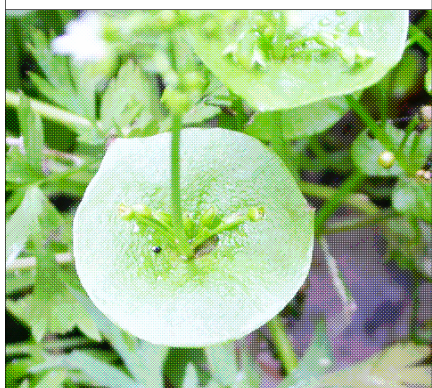

Deciduous

Flowers are white or pink.

Stem leaves wrap around the stem; leaves at the base are oval.

This semi-succulent annual grows 2"-12" tall.

Common Miner's-lettuce

PNW Native Plant
PPNC: 133

Claytonia perfoliata

© Starflower Foundation 2006

Tree

Shrub

Ground cover

Forbs/ Grass

Forest

Prairie Meadow

Wetland Riparian