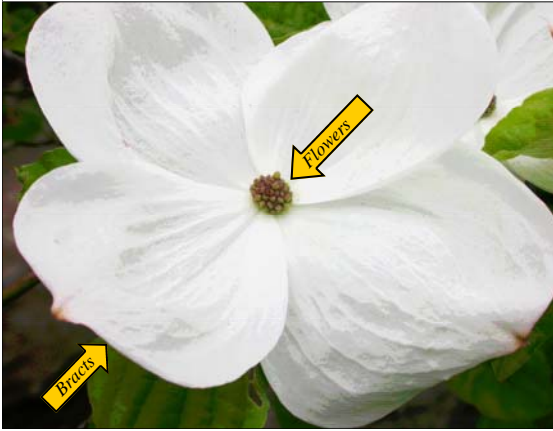

Deciduous

Spring flowers have 4-6 white to pinkish petal-like bracts.

A deciduous tree that can reach 60' tall.

Leaves have parallel veins and tend to cluster at branch ends.

Fall leaf and seedhead.

Photo by Heidi Bohan

- Tree
- Shrub
- Ground cover
- Forbs/ Grass
- Forest
- Prairie Meadow
- Wetland Riparian

Pacific Dogwood *Cornus nuttallii*

PNW Native Plant
PPNC: 51

© Starflower Foundation 2006

Photo by Heidi Bohan

Deciduous

Spring flowers have 4-6 white to pinkish petal-like bracts.

A deciduous tree that can reach 60' tall.

Leaves have parallel veins and tend to cluster at branch ends.

Fall leaf and seedhead.

Photo by Heidi Bohan