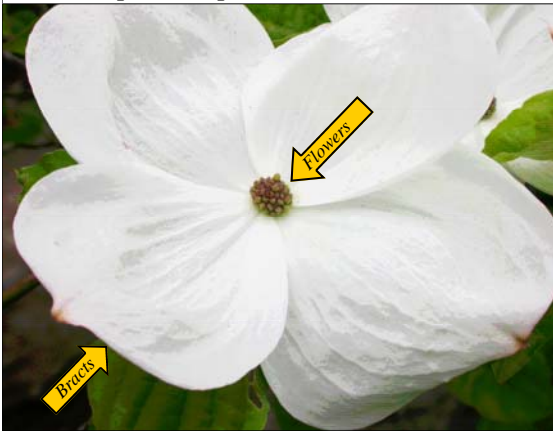

Deciduous

Spring flowers have 4-6 white to pinkish petal-like bracts.

A deciduous tree that can reach 60' tall.

Leaves have parallel veins and tend to cluster at branch ends.

Fall leaf and seedhead.

Photo by Heidi Bohan

- Tree
- Shrub
- Ground cover
- Forbs/ Grass
- Forest
- Prairie Meadow
- Wetland Riparian

Pacific Dogwood *Cornus nuttallii*

PNW Native Plant
PPNC: 51

© Starflower Foundation 2006

Photo by Heidi Bohan

Deciduous

Spring flowers have 4-6 white to pinkish petal-like bracts.

A deciduous tree that can reach 60' tall.

Leaves have parallel veins and tend to cluster at branch ends.

Fall leaf and seedhead.

Photo by Heidi Bohan