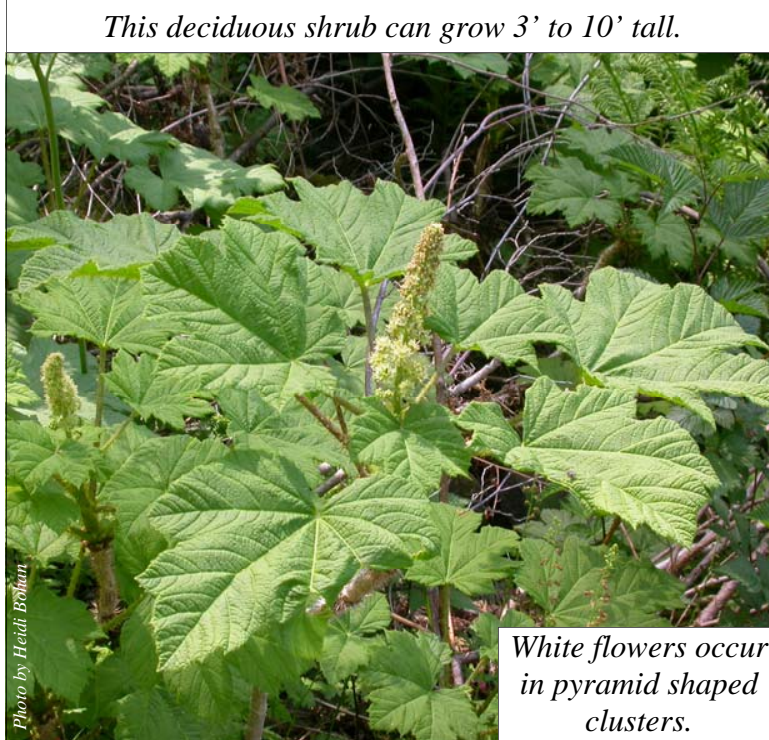

Deciduous

Maple-shaped leaves can reach 12". Stems and leaves are armed with sharp spines.

White flowers occur in pyramid shaped clusters.

Bright, red berries occur in large, showy clusters.

Yellow leaves in fall.

PNW Native Plant
PPNC: 82

Devil's Club *Oplopanax horridus*

© Starflower Foundation 2006

Tree
Shrub
Ground cover
Forbs/ Grass
Forest
Prairie Meadow
Wetland Riparian

Deciduous

Maple-shaped leaves can reach 12". Stems and leaves are armed with sharp spines.