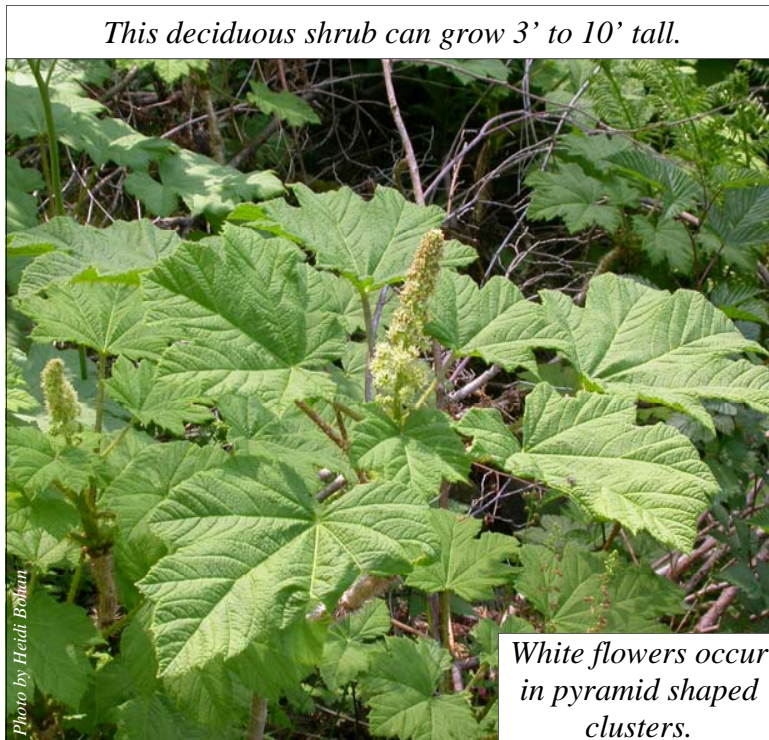

Deciduous

Maple-shaped leaves can reach 12". Stems and leaves are armed with sharp spines.

White flowers occur in pyramid shaped clusters.

Bright, red berries occur in large, showy clusters.

Yellow leaves in fall.

PNW Native Plant
PPNC: 82

Devil's Club *Oplopanax horridus*

© Starflower Foundation 2006

Tree
Shrub
Ground cover
Forbs/ Grass
Forest
Prairie Meadow
Wetland Riparian

Deciduous

Maple-shaped leaves can reach 12". Stems and leaves are armed with sharp spines.

White flowers occur in pyramid shaped clusters.

Bright, red berries occur in large, showy clusters.

Yellow leaves in fall.

PNW Native Plant
PPNC: 82

Devil's Club *Oplopanax horridus*

© Starflower Foundation 2006