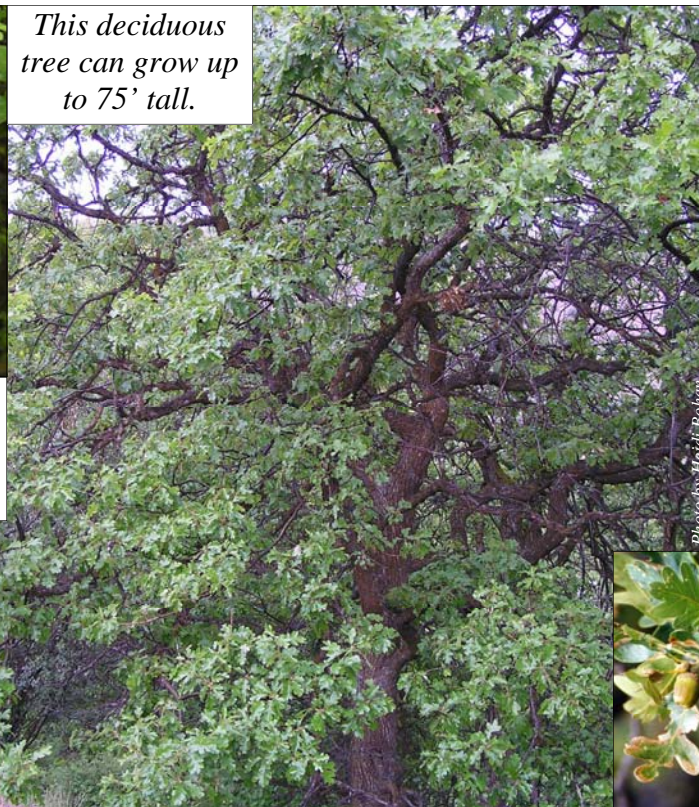

This deciduous tree can grow up to 75' tall.

Leaves are deeply round-lobed, shiny above and hairy beneath, turning yellow in fall.

Male and female catkin flowers grow on separate trees.

Acorns change from green to brown before falling to the ground.

Light-grey bark has deep grooves and ridges.

PNW Native Plant
PPNC: 50

Garry Oak

Quercus garryana

© Starflower Foundation 2006

Tree
Shrub
Ground cover
Forbs/ Grass
Forest
Prairie Meadow
Wetland Riparian

This deciduous tree can grow up to 75' tall.

Leaves are deeply round-lobed, shiny above and hairy beneath, turning yellow in fall.

Male and female catkin flowers grow on separate trees.

Acorns change from green to brown before falling to the ground.