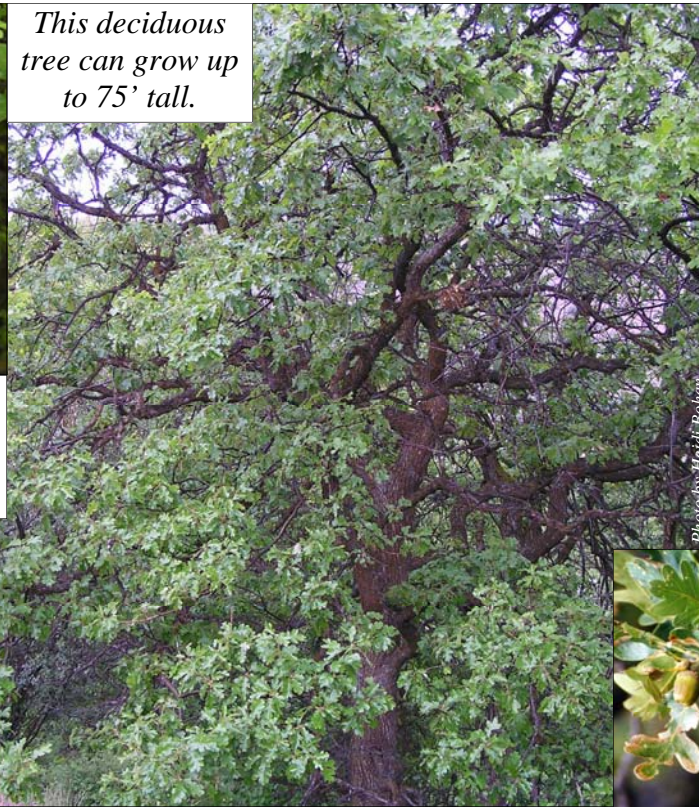

This deciduous tree can grow up to 75' tall.

Leaves are deeply round-lobed, shiny above and hairy beneath, turning yellow in fall.

Male and female catkin flowers grow on separate trees.

Acorns change from green to brown before falling to the ground.

Light-grey bark has deep grooves and ridges.

PNW Native Plant
PPNC: 50

Garry Oak

Quercus garryana

© Starflower Foundation 2006

Tree
Shrub
Ground cover
Forbs/ Grass
Forest
Prairie Meadow
Wetland Riparian

This deciduous tree can grow up to 75' tall.

Leaves are deeply round-lobed, shiny above and hairy beneath, turning yellow in fall.

Male and female catkin flowers grow on separate trees.

Acorns change from green to brown before falling to the ground.