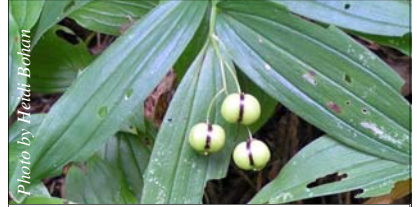

Deciduous

This herbaceous perennial grows 6"-12" tall and forms colonies.

The leaves are lance-shaped with parallel veins.

PNW Native Plant
PPNC: 100

Star-flowered False Solomon's Seal *Smilacina stellata*

There are 5-10 star-shaped flowers produced at the end of unbranched zig-zag stems.

The unusual berries are greenish to blue and striped with purple or blue.

© Starflower Foundation 2006

Tree

Shrub

Ground cover

Forbs/ Grass

Forest

Prairie Meadow

Wetland Riparian

Deciduous

This herbaceous perennial grows 6"-12" tall and forms colonies.

The leaves are lance-shaped with parallel veins.

PNW Native Plant
PPNC: 100

Star-flowered False Solomon's Seal *Smilacina stellata*

There are 5-10 star-shaped flowers produced at the end of unbranched zig-zag stems.

The unusual berries are greenish to blue and striped with purple or blue.