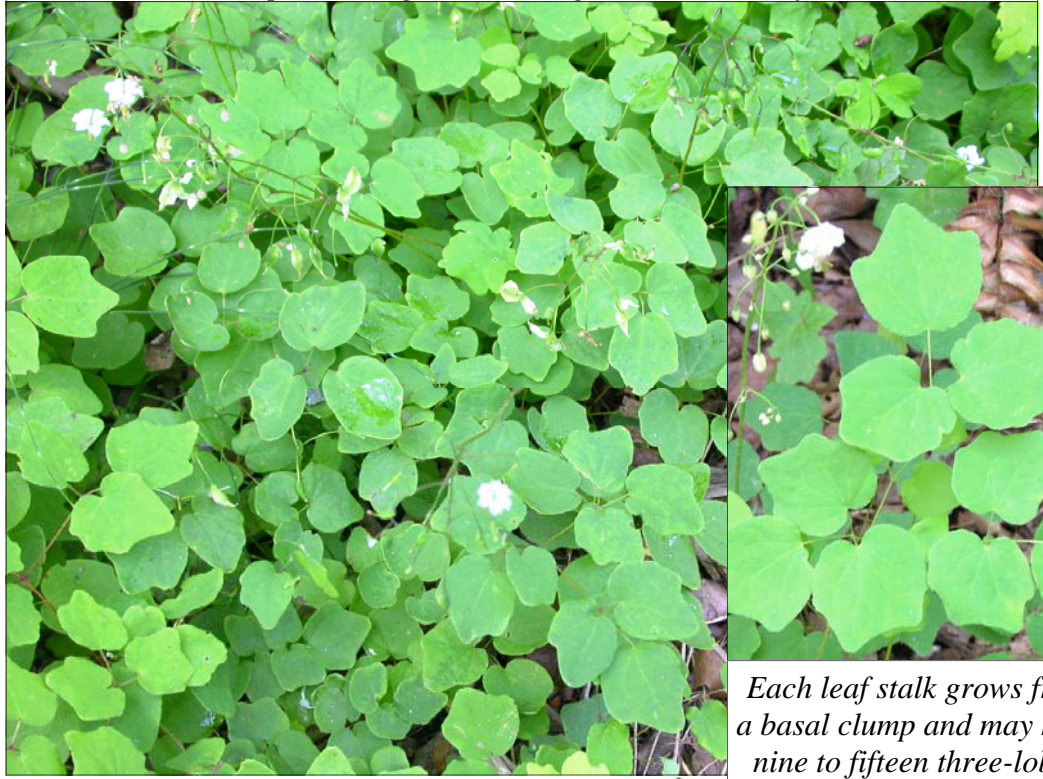

White flowers with six petals bent backwards are born in clusters on fine stalks .

Tiny seeds are black.

This herbaceous perennial groundcover grows to 16" tall from rhizomes.

Each leaf stalk grows from a basal clump and may have nine to fifteen three-lobed heart-shaped leaflets.

### Inside-out Flower *Vancouveria hexandra*

© Starflower Foundation 2006

Tree

Shrub

Ground cover

Forbs/ Grass

Forest

Prairie Meadow

Wetland Riparian

White flowers with six petals bent backwards are born in clusters on fine stalks .

Tiny seeds are black.

This herbaceous perennial groundcover grows to 16" tall from rhizomes.

Each leaf stalk grows from a basal clump and may have nine to fifteen three-lobed heart-shaped leaflets.