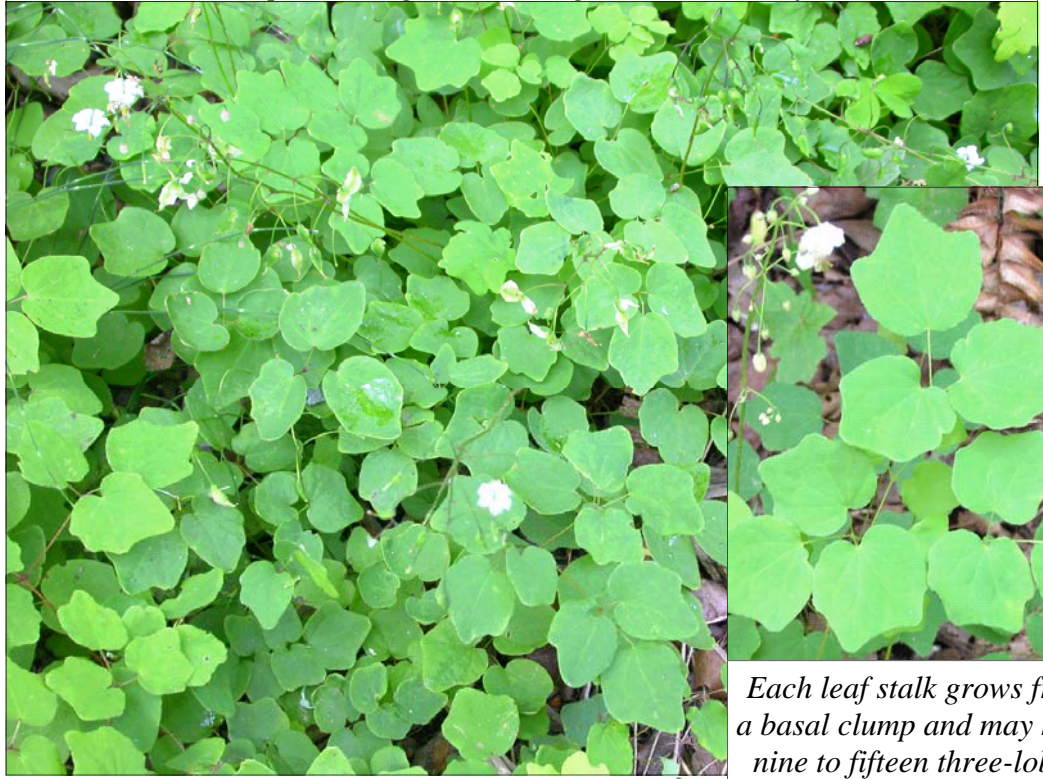

### Inside-out Flower *Vancouveria hexandra*

© Starflower Foundation 2006

Tree

Shrub

Ground cover

Forbs/ Grass

Forest

Prairie Meadow

Wetland Riparian

White flowers with six petals bent backwards are born in clusters on fine stalks .

Tiny seeds are black.

This herbaceous perennial groundcover grows to 16" tall from rhizomes.

Each leaf stalk grows from a basal clump and may have nine to fifteen three-lobed heart-shaped leaflets.