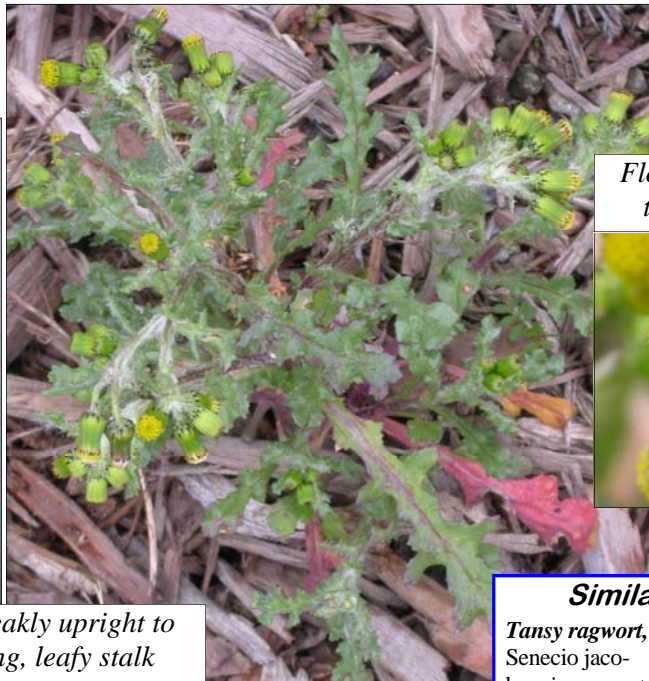

General: Annual; 1'-3' tall

Leaves: Crisp and irregularly lobed

Young growth

Form: Weakly upright to sprawling, leafy stalk

Flowers: Yellow flowers turn into fluffy seeds

**Similar Non-natives**

Tansy ragwort, *Senecio jacobea*, is an erect, tall biennial, that is listed as a Class A noxious weed.

# Common Groundsel

*Senecio vulgaris*

WPGS: 316

A Non-native Plant

© Starflower Foundation 2006

General: Annual; 1'-3' tall

Leaves: Crisp and irregularly lobed

Young growth

Form: Weakly upright to sprawling, leafy stalk

Flowers: Yellow flowers turn into fluffy seeds

**Similar Non-natives**

Tansy ragwort, *Senecio jacobea*, is an erect, tall biennial, that is listed as a Class A noxious weed.