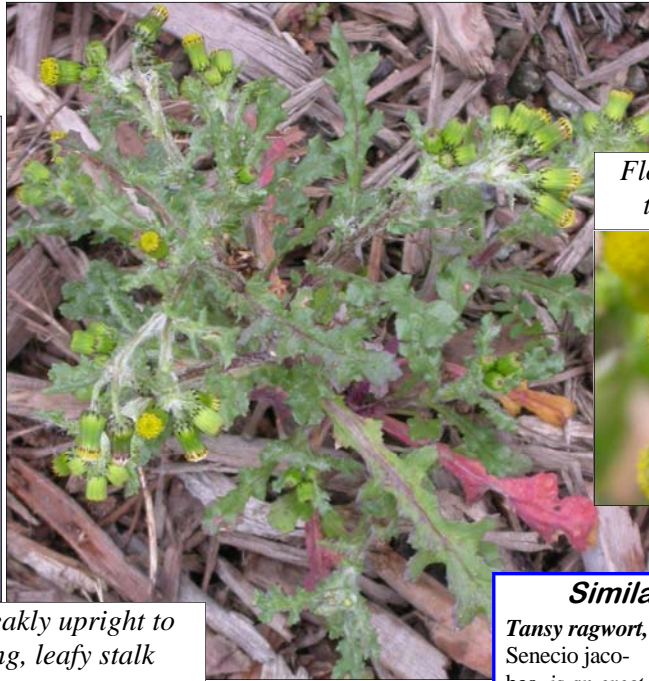

General: Annual; 1'-3' tall

Leaves: Crisp and irregularly lobed

Young growth

Form: Weakly upright to sprawling, leafy stalk

Flowers: Yellow flowers turn into fluffy seeds

**Similar Non-natives**

Tansy ragwort, *Senecio jacobea*, is an erect, tall biennial, that is listed as a Class A noxious weed.

**Management Strategies**

- Non-designated noxious weed
- Always remove
- Taproot: Remove all fragments
- Primary spread: Seed

Check with parks department or school district for proper disposal.

# Common Groundsel

*Senecio vulgaris*

WPGS: 316

A Non-native Plant

© Starflower Foundation 2006

General: Annual; 1'-3' tall

Leaves: Crisp and irregularly lobed

Young growth

Form: Weakly upright to sprawling, leafy stalk

Flowers: Yellow flowers turn into fluffy seeds

**Similar Non-natives**

Tansy ragwort, *Senecio jacobea*, is an erect, tall biennial, that is listed as a Class A noxious weed.