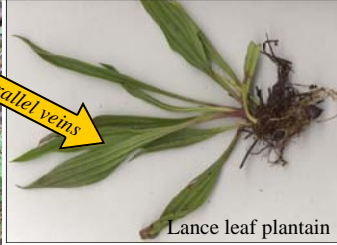

General: Evergreen to deciduous perennial; 4"-36" tall

Broadleaf plantain seedlings

Broadleaf plantain form

Lanceleaf plantain form

Broadleaf plantain seedheads

Lanceleaf plantain seedheads

**Management Strategies**

- Fibrous roots: remove major
- Primary spread: Seed

Check with parks department or school district for proper disposal.

WPGS: 280

**Lanceleaf Plantain**  
*Plantago lanceolata*  
**Broadleaf Plantain**  
*Plantago major*

Non-native Plants

© Starflower Foundation 2006

General: Evergreen to deciduous perennial; 4"-36" tall

**Management Strategies**

- Fibrous roots: remove major
- Primary spread: Seed

Check with parks department or school district for proper disposal.