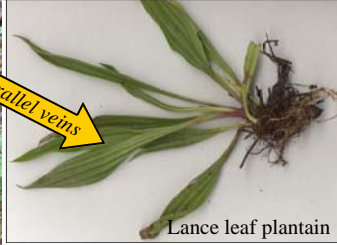

General: Evergreen to deciduous perennial; 4"-36" tall

Broadleaf plantain seedlings

Broadleaf plantain form

Lanceleaf plantain form

Broadleaf plantain seedheads

Lanceleaf plantain seedheads

**Management Strategies**

- Fibrous roots: remove major
- Primary spread: Seed

Check with parks department or school district for proper disposal.

WPGS: 280

**Lanceleaf Plantain**  
*Plantago lanceolata*  
**Broadleaf Plantain**  
*Plantago major*

Non-native Plants

© Starflower Foundation 2006

General: Evergreen to deciduous perennial; 4"-36" tall

**Management Strategies**

- Fibrous roots: remove major
- Primary spread: Seed

Check with parks department or school district for proper disposal.