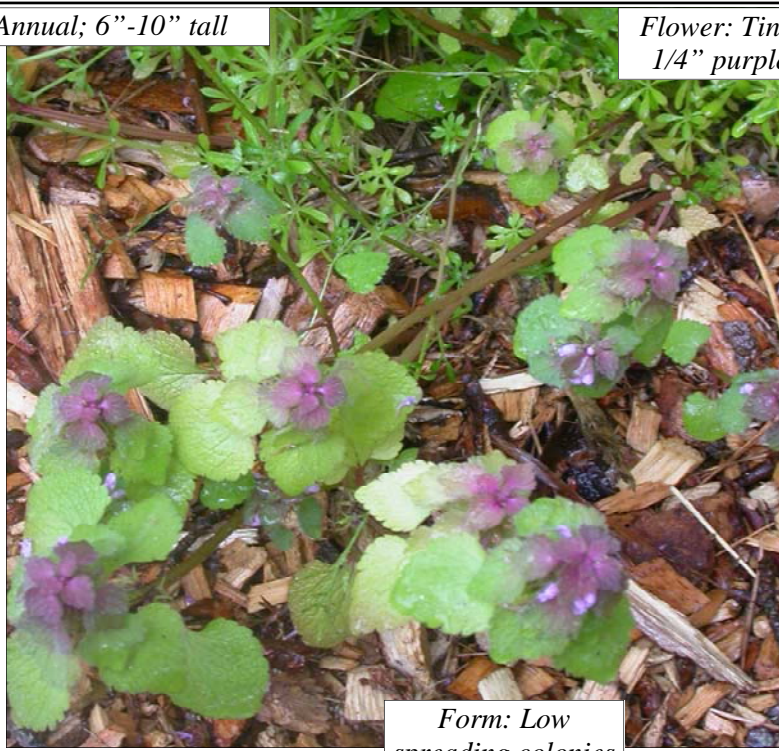

General: Annual; 6"-10" tall

Flower: Tiny,
1/4" purple

Seedlings

Photo by Heidi Bohan

Form: Low
spreading colonies

Square stem

Photo by Heidi Bohan

Similar Non-native
Yellow archangel, Lamium galeobdolon, is an evergreen perennial with variegated leaves, and yellow flowers that spreads aggressively by stolons, and tolerates shade.

Management Strategies

- Fibrous roots: Remove major
- Primary spread: Seed

Check with parks department or school district for proper disposal.

WPGS: 260

Purple or Red Dead-nettle

Lamium purpureum

A Non-native Plant

© Starflower Foundation 2006

General: Annual; 6"-10" tall

Flower: Tiny,
1/4" purple

Seedlings

Photo by Heidi Bohan

Form: Low
spreading colonies

Square stem

Photo by Heidi Bohan