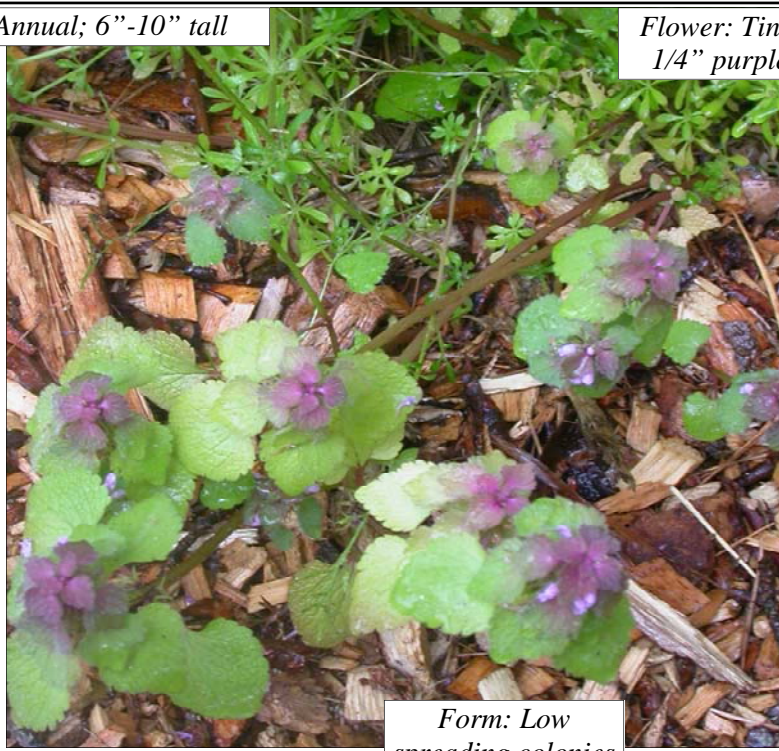

General: Annual; 6"-10" tall

Flower: Tiny,
1/4" purple

Seedlings

Photo by Heidi Bohan

Form: Low
spreading colonies

Square stem

Photo by Heidi Bohan

Similar Non-native
Yellow archangel, Lamium galeobdolon, is an evergreen perennial with variegated leaves, and yellow flowers that spreads aggressively by stolons, and tolerates shade.

Management Strategies

- Fibrous roots: Remove major
- Primary spread: Seed

Check with parks department or school district for proper disposal.

WPGS: 260

Purple or Red Dead-nettle

Lamium purpureum

A Non-native Plant

© Starflower Foundation 2006

General: Annual; 6"-10" tall

Flower: Tiny,
1/4" purple

Seedlings

Photo by Heidi Bohan

Form: Low
spreading colonies

Square stem

Photo by Heidi Bohan