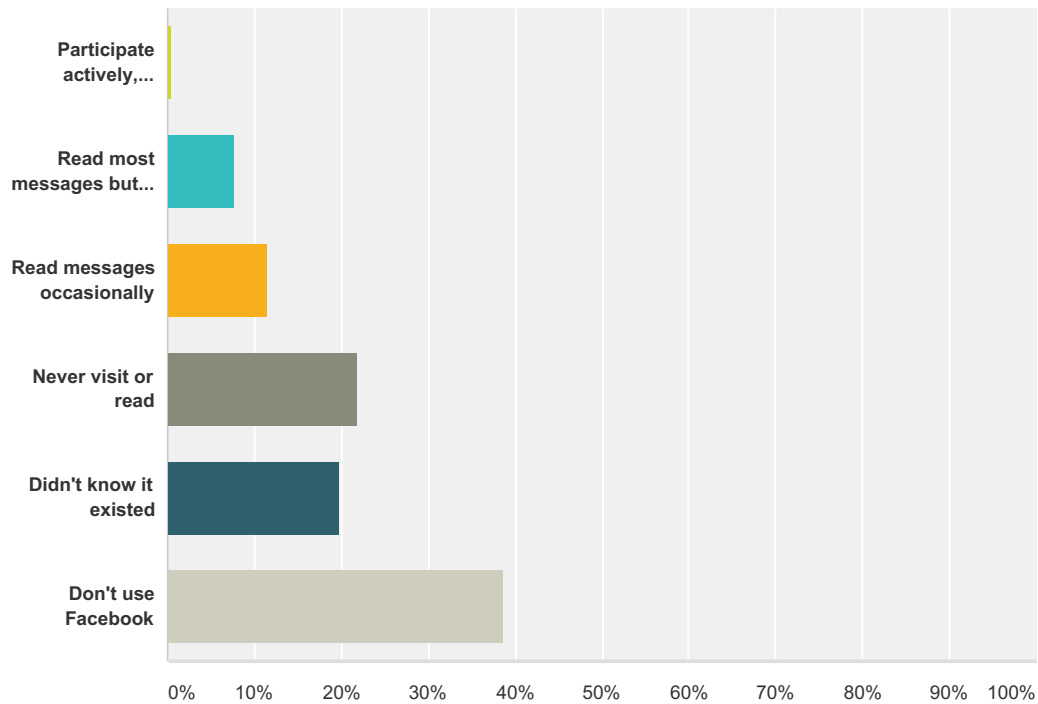

**Q14 How do you interact with the statewide
WNPS Facebook Page?
(<https://www.facebook.com/WashingtonNativePlants/>) (A Page has one-to-many
communication, with limited opportunity for
interaction.)**

Answered: 552 Skipped: 10

Answer Choices	Responses
Participate actively, posting and reading frequently	0.36% 2
Read most messages but rarely post	7.79% 43
Read messages occasionally	11.41% 63
Never visit or read	21.92% 121
Didn't know it existed	19.93% 110
Don't use Facebook	38.59% 213
Total	552