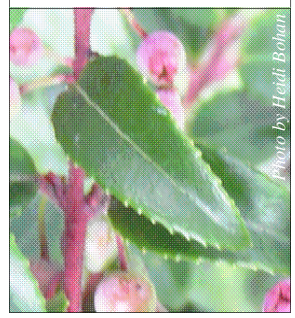

Evergreen

This evergreen shrub grows 4'-10' tall.

New growth is coppery red. Mature leaves are leathery, shiny and toothed.

Bell-shaped flowers are pink.

Berries turn deep purple to black and last into winter.

PNW Native Plant
PPNC: 59

Evergreen Huckleberry *Vaccinium ovatum*

© Starflower Foundation 2006

Tree
Shrub
Ground cover
Forbs/Grass
Forest
Prairie Meadow
Wetland Riparian

Evergreen

This evergreen shrub grows 4'-10' tall.

New growth is coppery red. Mature leaves are leathery, shiny and toothed.

Bell-shaped flowers are pink.

Berries turn deep purple to black and last into winter.

PNW Native Plant
PPNC: 59

Evergreen Huckleberry *Vaccinium ovatum*